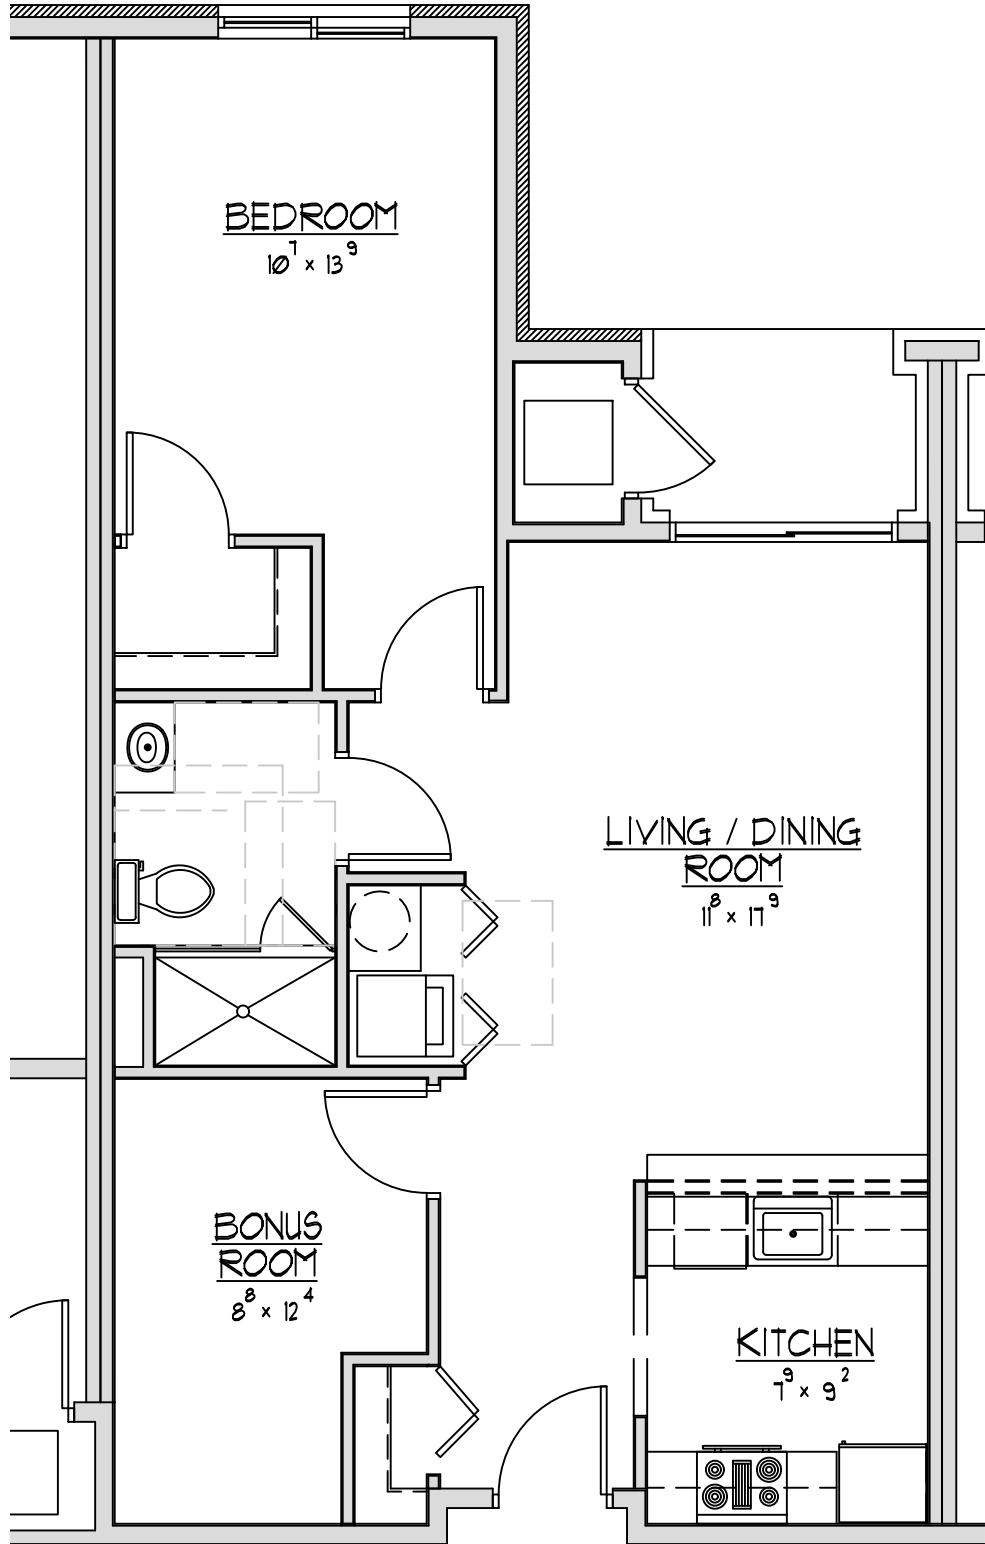

CHALDEAN HOME OF STERLING HEIGHTS

ONE BEDROOM DELUXE

838 S.F.

K4 GENERAL CONTRACTOR
built on solid experience