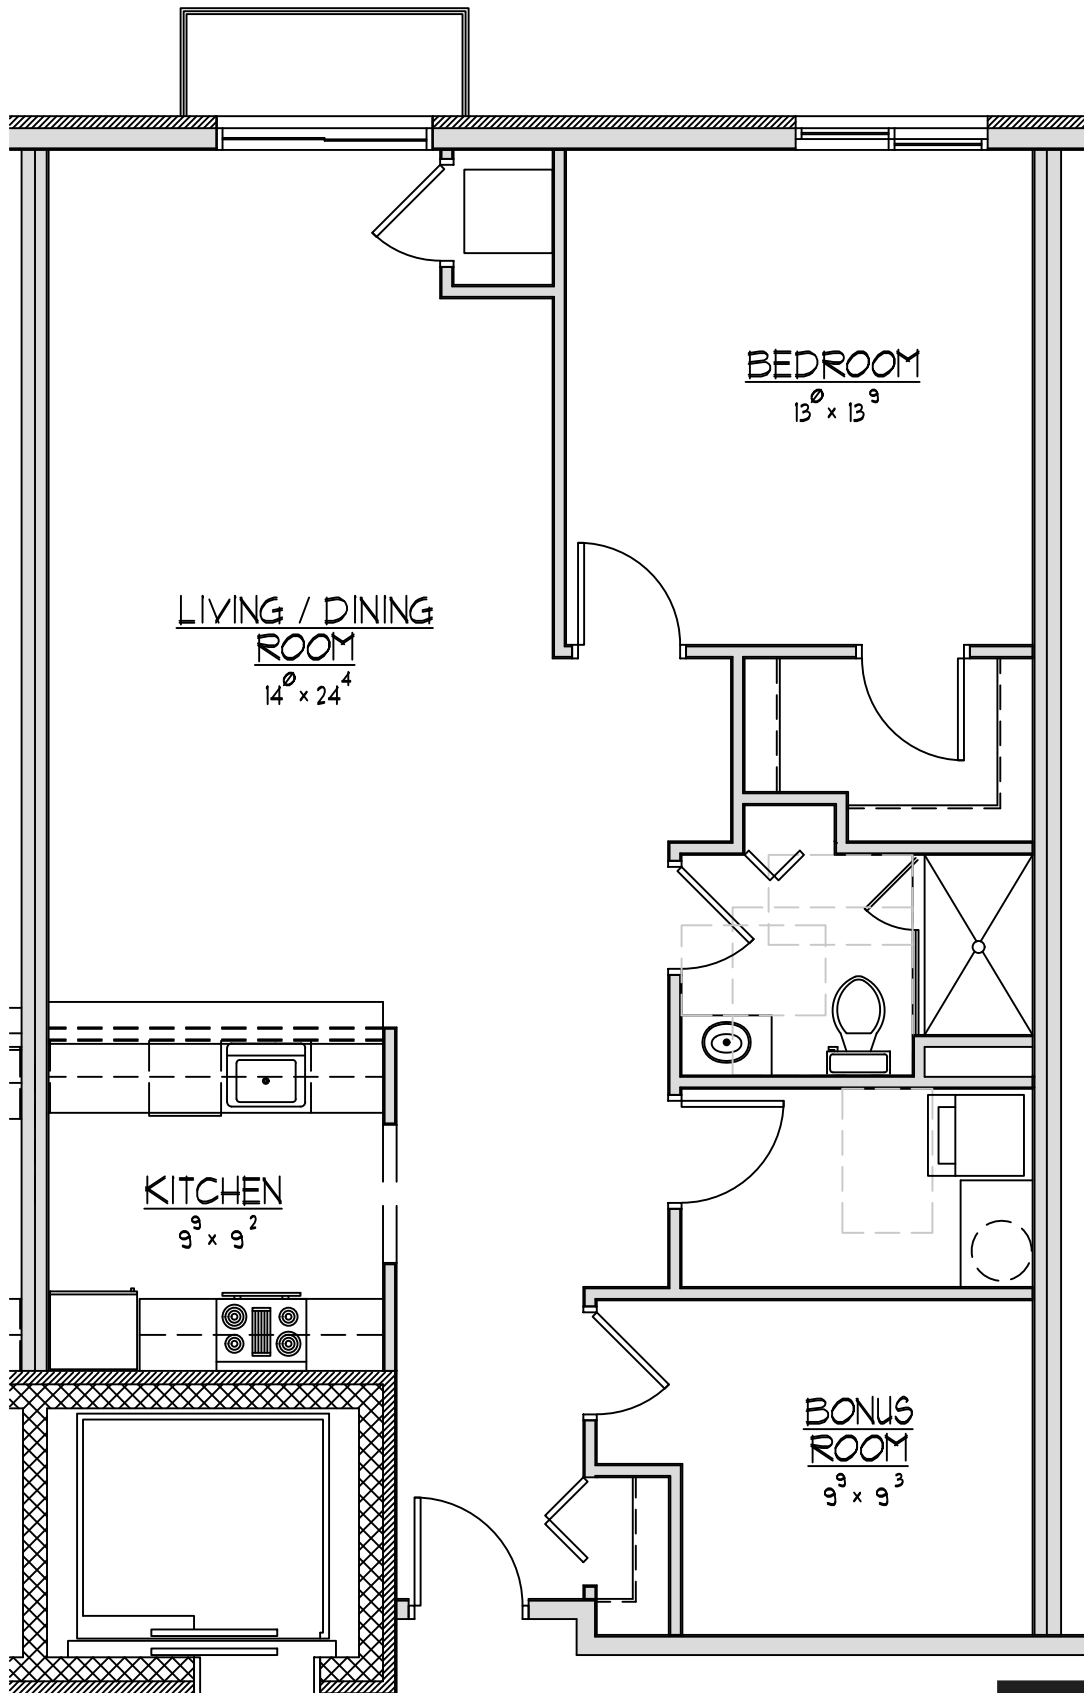

# CHALDEAN HOME OF STERLING HEIGHTS

## ONE BEDROOM DELUXE PLUS

1,142 S.F.

K4 GENERAL CONTRACTOR  
built on solid experience