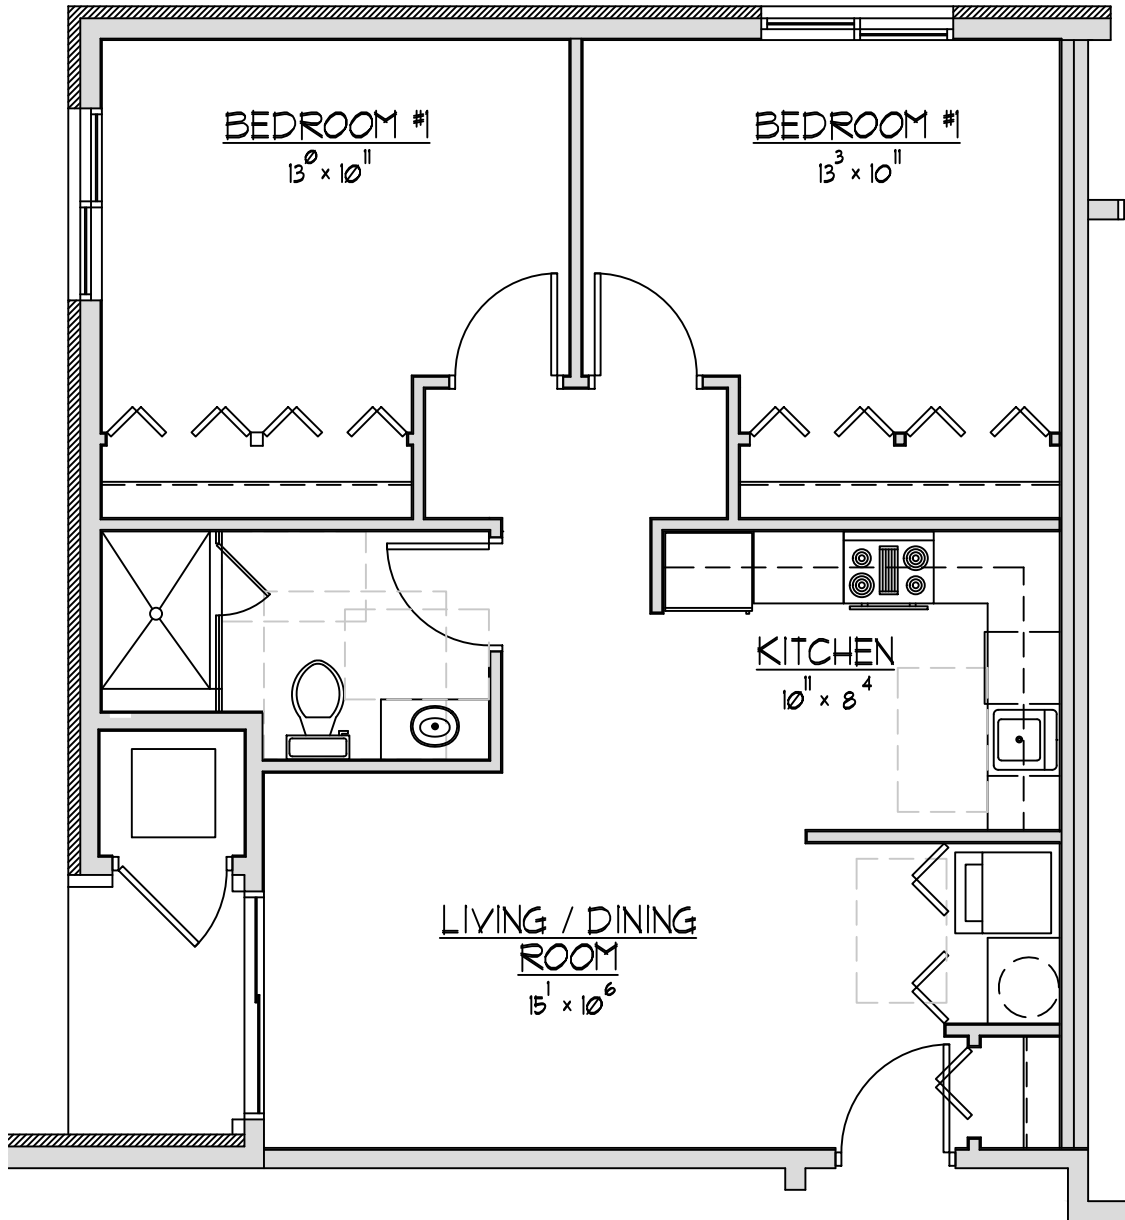

# CHALDEAN HOME OF STERLING HEIGHTS

## TWO BEDROOM

860 S.F.

K4 GENERAL CONTRACTOR  
built on solid experience